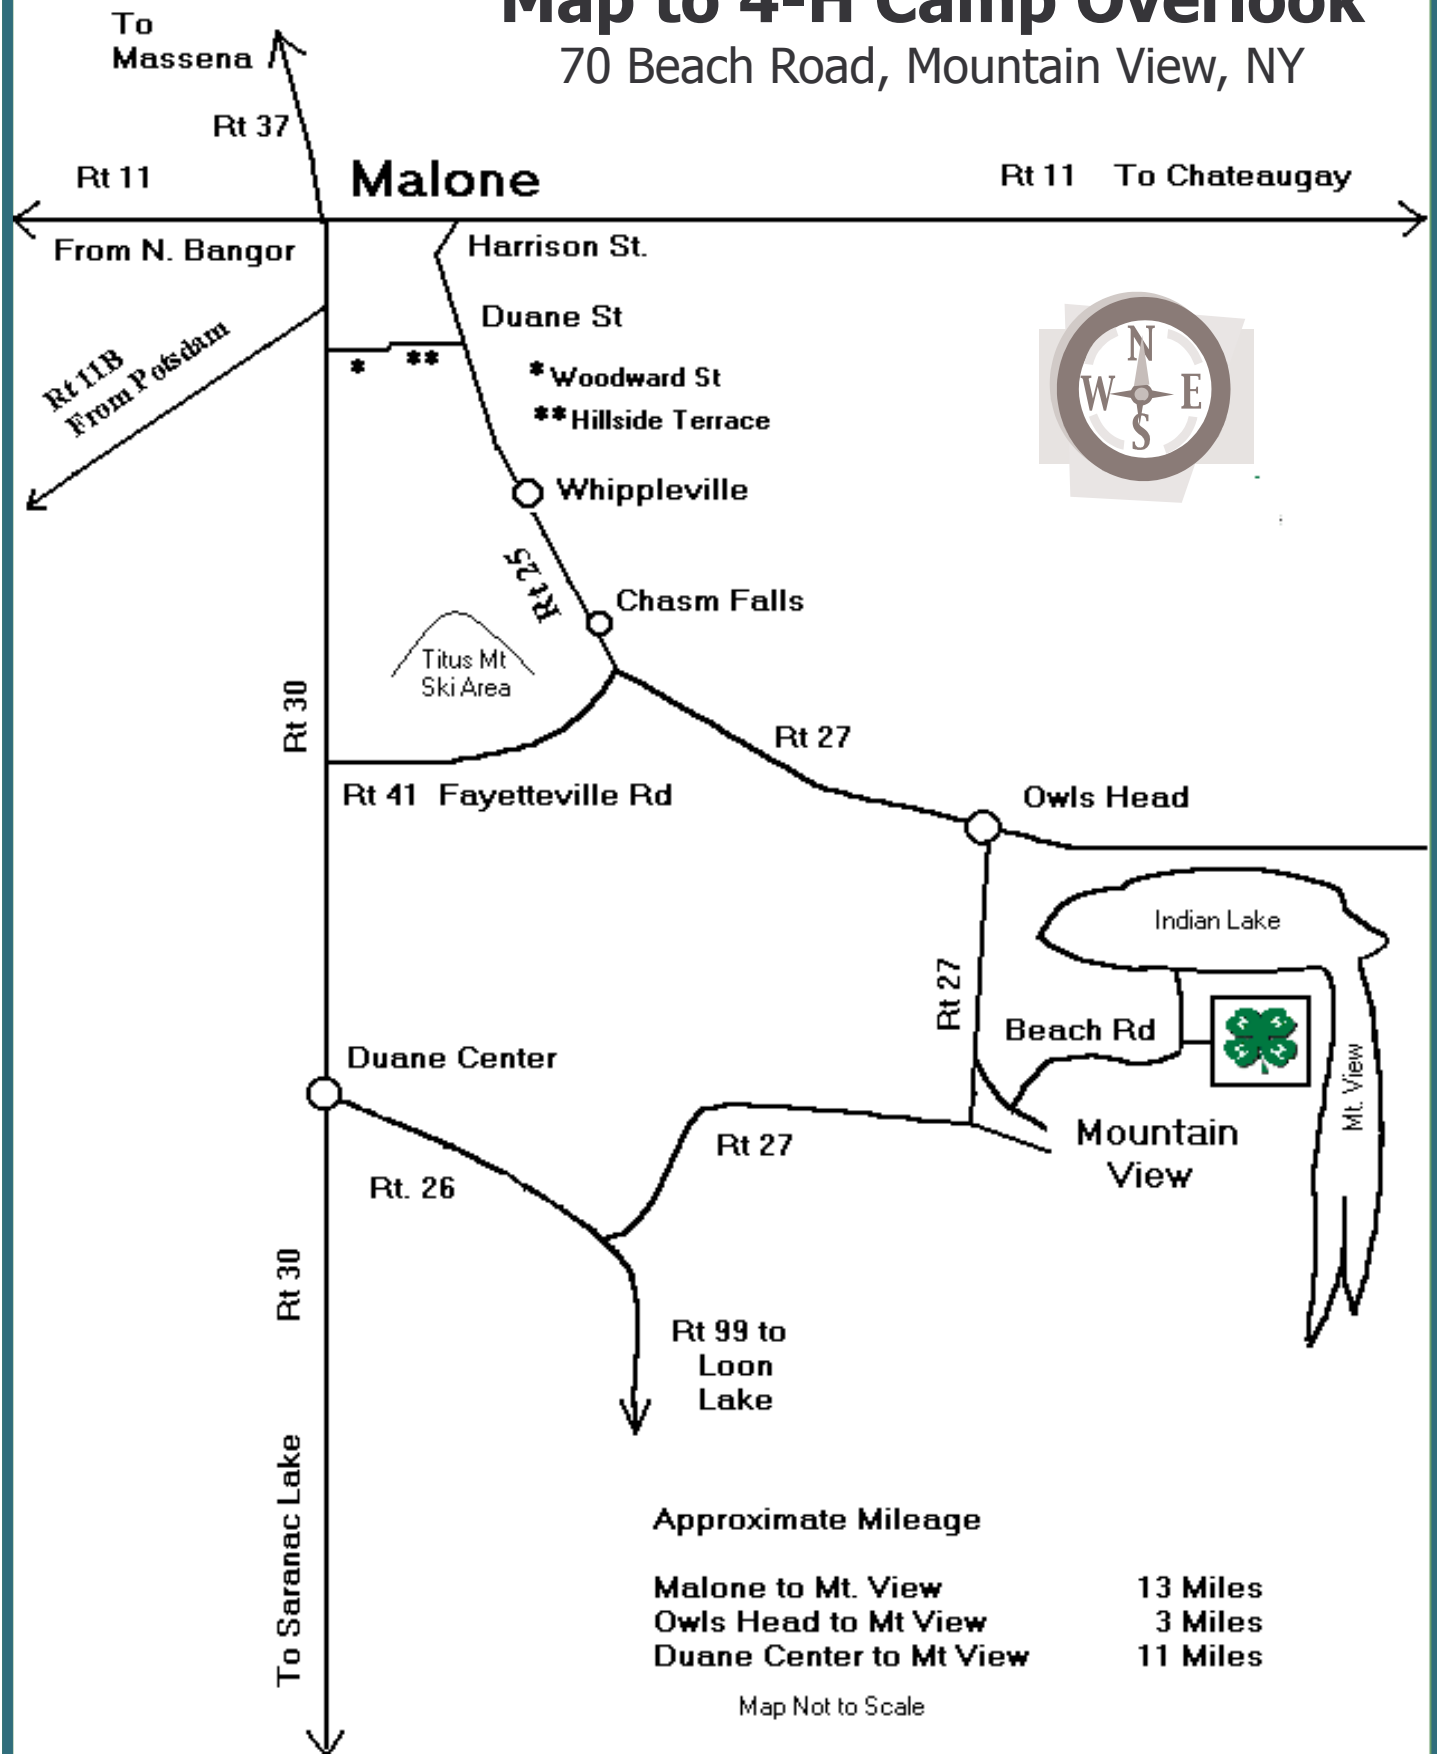

# Map to 4-H Camp Overlook

70 Beach Road, Mountain View, NY

### Approximate Mileage

Malone to Mt. View	13 Miles
Owls Head to Mt View	3 Miles
Duane Center to Mt View	11 Miles

Map Not to Scale

**Camp Overlook Phone**  
**518-483-0381**